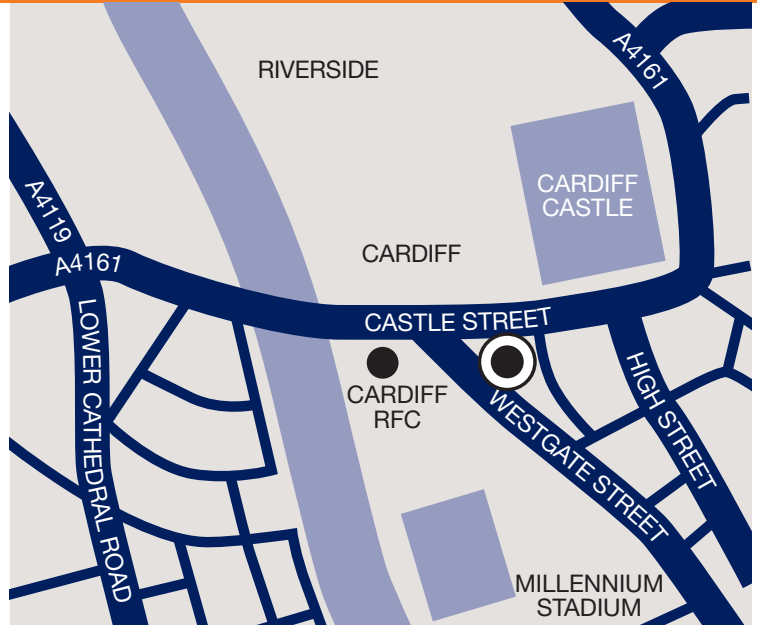

Nearest Airport

Cardiff International Airport - 20 miles

Nearest Train Station

Cardiff Central - 0.6 miles

Car Parking

Parking available on-site subject to availability

Meeting Rooms	Total Floor Area (m2)	Theatre	Class Room	Board Room	U-Shape	Banquet
Dragon Suite	212.8	300	120	50	70	290
Prince of Wales Suite	140.2	120	60	-	-	120
Prince of Wales Suite 1	68.8	70	30	38	30	60
Prince of Wales Suite 2	35.7	25	12	12	12	-
Prince of Wales Suite 3	35.7	30	15	15	12	-
Foxhunter	50.6	60	24	30	24	60
Glamorgan	80.3	60	24	24	16	60
St. David's	34.5	30	16	18	12	-
Rhymney	27.5	15	10	12	10	-
Clocktower	29.1	15	10	12	10	-