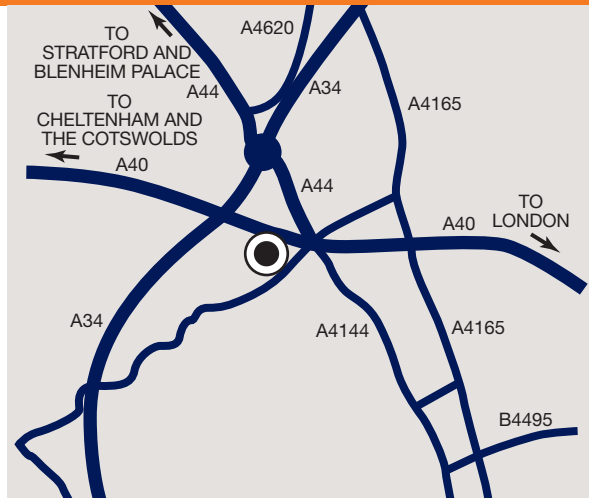

Barceló Oxford Hotel

Godstow Road, Oxford
Oxfordshire OX2 8AL

Tel: +44 (0)1865 489988
Fax: +44 (0)1865 310259

oxford.mande@barcelo-hotels.co.uk

Amadeus: PMOXFMOA   Sabre: PM26497
Galileo: PM31860   Worldspan: PM15909

Meeting Facilities

Barceló Oxford Hotel offers state of the art facilities for conferences and meetings. Bright, colourful and airy, all 25 meeting rooms have natural daylight, air-conditioning and wireless broadband access.

In addition, the hotel also has an adjoining grassed activity area, which is ideal for team building activities and games.

Rooms

A range of 168 modern and contemporary styled bedrooms are available with reverse cycle air-conditioning, large working desks as well as broadband and wireless internet access.

Dining

The spacious Medio Restaurant has been designed to cater for conferences and large groups.

The comfortable Medio Bar and lively Cappuccino Lounge are ideal places to have informal meetings or relax with pre or post-dinner drinks.

Health & Leisure

The recently refurbished Health & Leisure Club offers gym, squash courts, indoor splash pool, sauna and beauty room.

Nearest Airport

London Heathrow - 47 miles

Nearest Train Station

Oxford - 3.3 miles

Car Parking

Parking for 250 cars

Meeting Rooms	Total Floor Area (m2)	Theatre	Class Room	Board Room	U-Shape	Banquet
University Suite	275.2	320	130	110	90	250
1/2 University Suite	140.6	160	65	70	42	100
2/3 University Suite	140.6	200	90	-	50	140
Magdalen 1/3 Suite	93.5	80	45	40	31	70
St Johns 1/3 Suite	93.5	80	45	40	31	70
Christchurch 1/3	93.5	80	45	40	31	70
Blenheim Room	80.0	65	36	34	28	-
Woodstock Room	33.2	20	12	15	12	-
Bladon Room	46.8	35	16	20	18	-
Cherwell Room	80.0	65	28	34	36	-
Thames Room	33.93	20	12	15	12	-
Windrush Room	46.8	35	16	20	18	-
Wolvercote Room	68.1	60	28	32	30	-
Charlbury Room	68.1	60	28	32	30	-
Radley Room	22.2	-	-	10	-	-
Dorchester Room	22	15	10	10	10	-
Burford Room	23.4	15	10	10	10	-
Wootton Room	22	15	10	10	10	-
Finstock Room	22.2	-	-	10	-	-
Keble Room	75.32	70	45	42	34	60
Trinity Room	40.9	27	18	16	16	24
Boardroom	-	-	-	8	-	-
Satellite 1	-	-	-	3	-	-
Satellite 2	-	-	-	3	-	-
Syndicates x 6	-	15	-	10	-	-
Oriel*	180	180	80	40	50	120

Maximum Capacities. *Please note this is a temporary semi-permanent marquee.