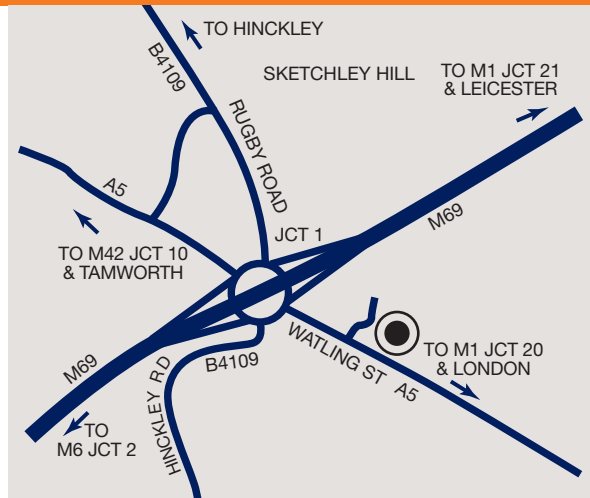

hinckleyisland.mande@barcelo-hotels.co.uk

Amadeus: PMBHX003   Sabre: PM5254
Galileo: PM67662   Worldspan: PMBHX01

Meetings Facilities

At Barceló Hinckley Island Hotel the 21 multi-functional event rooms are big and the acoustics are great. Couple this with Wi-Fi for the perfect business solution. Experienced Meetings & Events teams, AV and staging experts are on-site to assist with creating the perfect event and if you're looking for some outdoor activities, grounds are available for team building.

Rooms

Designed with luscious fabrics and contemporary furnishing the 362 bedrooms, including 124 standard, 80 executive doubles, 135 executive twins with 2 double beds, 19 deluxe rooms and four suites are spacious and ideal for business or pleasure.

Dining

The fine dining menu is served in The Conservatory whilst The Brasserie offers dishes with a European influence as well as old favourites. Light meals and snacks can be enjoyed in the Piazza Bar. Named after the local motor manufacturer, the Triumph Bar, featuring an original Triumph motorcycle, is a great place to relax.

Health & Leisure

The Health & Leisure Club has been designed to allow guests to relax after a hard day. It offers gym, indoor pool, sauna, spa, steam room and solarium.

Nearest Airport

Birmingham International - 23.6 miles

Nearest Train Station

Nuneaton - 5 miles

Car Parking

Free parking for 600 cars

Meeting Rooms	Total Floor Area (m2)	Theatre	Class Room	Board Room	U-Shape	Banquet
Paris Suite	410	450	200	-	-	352
London Suite	402	450	170	-	-	300
Mayfair Suite	138	120	70	40	-	80
Piccadilly Suite	138	120	50	40	-	60
Westminster Suite	138	120	70	40	39	80
Lakeside Suite	117	110	60	30	40	110
Aviary Room	104	60	35	24	26	40
Hansom Room	91	50	24	20	20	50
Rotunda 1	3	-	-	6	-	-
Rotunda 2	38	-	-	12	-	-
Rotunda 3	3	-	-	6	-	-
Meeting Room 4	33	20	8	12	12	12
Meeting Room 5	33	20	8	12	12	12
Meeting Room 6	100	70	30	30	32	40
Meeting Room 7	100	70	30	30	32	40
Meeting Room 8	37	20	8	14	12	14
Meeting Room 10	37	20	8	14	12	14
Meeting Room 11	123	80	36	38	38	40
Meeting Room 12	106	70	30	30	30	40
Meeting Room 13	39	25	15	14	12	12
Meeting Room 14	39	25	15	14	12	12
Meeting Room 15	37	25	15	14	12	12
Meeting Room 16	103	70	36	30	30	40
Meeting Room 17	48	30	18	20	18	-
Meeting Room 18	46.9	30	18	20	18	-
Meeting Room 19	36.8	-	15	22	-	-

Maximum Capacities