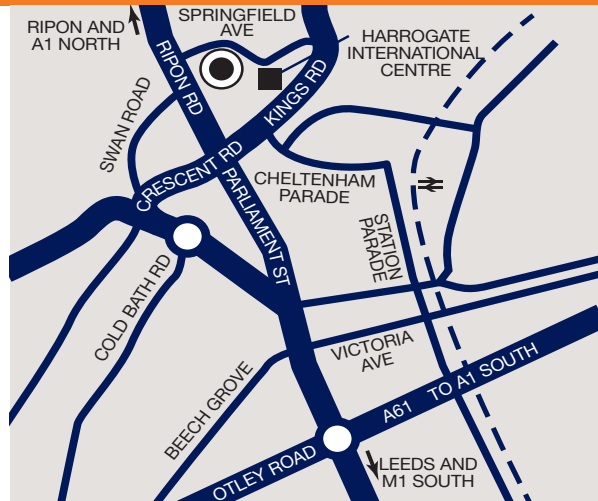

Barceló Harrogate Majestic Hotel

Ripon Road, Harrogate
North Yorkshire HG1 2HU

Tel: +44 (0)1423 700300
Fax: +44 (0)1423 502283

majestic.mande@barcelo-hotels.co.uk

Amadeus: PMHRT099   Sabre: PM11099
Galileo: PMO5595   Worldspan: PM6004

Meeting Facilities

With ten meeting and conference suites the hotel is the most popular in town. It offers great flexibility and outstanding service, and an excellent reputation of hosting corporate events and private functions.

Rooms

All 167 bedrooms are spacious with good natural lighting, well furnished with a high standard of décor and offer wireless internet access.

Dining

The award-winning chefs in the hotel have been catering for 1-1,000 guests for many years and can promise some of the best cuisine in Harrogate.

Health & Leisure

Gym, indoor swimming pool, spa pool, solarium, male and female saunas. The Orchid Rooms have professional therapists on hand to offer massages and a full range of beauty treatments.

Nearest Airport

Leeds Bradford - 12.4 miles

Nearest Train Station

Harrogate - 1.2 miles

Car Parking

Parking for 250 cars

Meeting Rooms	Total Floor Area (m2)	Theatre	Class Room	Board Room	U-Shape	Banquet
Carriage Suite	423.4	500	260	70	65	250
Main Dining Room	618	320	260	70	65	380
Main Dining Room & Crush	712.2	360	-	-	-	428
Main Dining Room Crush & Ballroom	1042.3	-	-	-	-	750
Ballroom	330.1	310	180	70	65	220
Ballroom & Crush	424.3	350	230	70	65	250
Crush Room	94.2	45	24	24	24	48
Reading Room	152.3	80	42	30	32	80
Drawing Room	180.9	150	84	38	40	130
Reading/Drawing	334.2	-	-	-	-	190
French Restaurant	134.5	70	36	38	38	80
Billiard Room	198	200	130	30	30	130
Reception Room	28	25	-	20	22	30
Syndicate Rooms x 6	36	30	18	20	22	30

Maximum Capacities